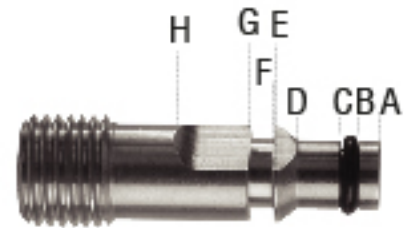

### 20 ข้อต่อสายฉีดน้ำ M14x1.5 Hose Adapter M14x1.5 for K5 gun

AB = 2.7cm  
BC = 2.4cm  
CD = 5.0cm  
DE = 2.2cm  
EF = 0.8cm  
GF = 3.0cm  
GH = 6.5cm

ab = 4.5cm  
cd = 8.5cm  
ef = 8.5cm  
gh = 11.8cm  
ij = 11.8cm