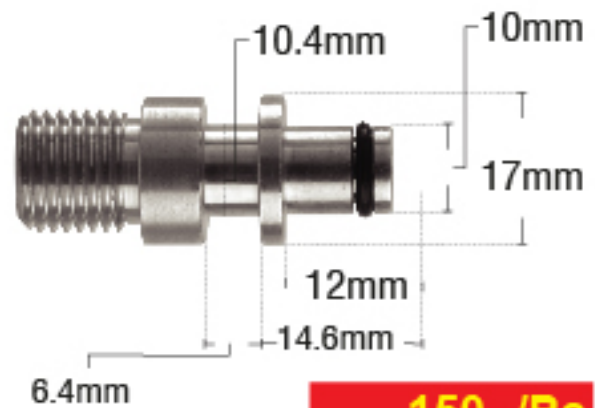

21 ข้อต่อสายฉีดน้ำ M14x1.5 Hose Adapter M14x1.5 for K2, K215, K5.20 gun

ทำหน้าที่ ต่อกับสายอัดฉีดเพื่อใช้กับปืน Karcher K2,K215,K5.20

150.-/Pc
250/PcsCarton

น้ำหนัก(N.W.) 39 กรัม(g)