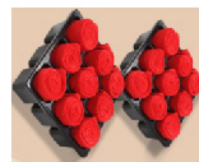

กล่องใส่ผ้าเช็ดรถ

- จัดเก็บ จัดระเบียบพื้นที่การทำงานให้เรียบร้อย
- ✓เหมาะสำหรับคาร์แคร์ อู่รถยนต์ ร้านตัดผม ร้านเสริมสวย เป็นต้น
- ✓สามารถปรับเปลี่ยนรูปแบบการติดตั้งตามความต้องการได้
- ✓ใช้สกรูเพื่อยึดติดกับผนังใช้งานง่าย