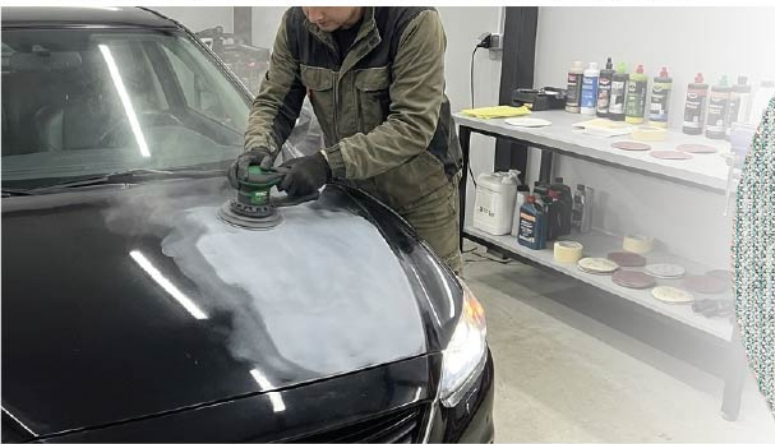

งานขัดสีรถยนต์
CAR PAINT STRIPPING

สีเขียว GREEN
DRY II ห้าง

ตาข่าย
แบบพิเศษ **คมไร้ฝุ่น**

GRIT NO.	SIZE	COLOR	QTY/BOX	QTY/CTN	PRICE
#80	6" (150mm)	Green	50pcs	20box	18.-
#120	6" (150mm)	Green	50pcs	20box	18.-
#150	6" (150mm)	Green	50pcs	20box	18.-
#180	6" (150mm)	Green	50pcs	20box	18.-
#240	6" (150mm)	Green	50pcs	20box	18.-
#320	6" (150mm)	Green	50pcs	20box	18.-
#400	6" (150mm)	Green	50pcs	20box	18.-

วิธีใช้ (HOW TO USE)

ติดตั้งแผ่นกระดาษทรายตาข่ายเข้ากับแป้นขัดแบบตีนตุ๊กแก
ขนาด 6 นิ้ว
ATTACH THE MESH DISC TO A 6-INCH HOOK-AND-LOOP BACKING PAD.

ข้อแนะนำ (SUGGESTION)

ใช้สำหรับขัดแห้ง เลือกเบอร์ความละเอียด (Grit) ให้เหมาะสมกับขั้นตอนของงาน
ตรวจสอบให้แผ่นกระดาษทรายแนบสนิทกับแป้นก่อนเริ่มใช้งาน
SUITABLE FOR DRY POLISHING. SELECT THE APPROPRIATE GRIT SIZE FOR EACH STAGE OF YOUR PROJECT.
ENSURE THE DISC IS FIRMLY CENTERED AND ATTACHED BEFORE STARTING.

คำเตือน
WARNING

ควรสวมอุปกรณ์ป้องกันขณะใช้งาน
เช่น หน้ากากกรองฝุ่น แว่นตา และถุงมือ
WEAR SAFETY EQUIPMENT SUCH AS EYE PROTECTION RESPIRATORY PROTECTION GLOVER AND USD HEARING PROTECTION.