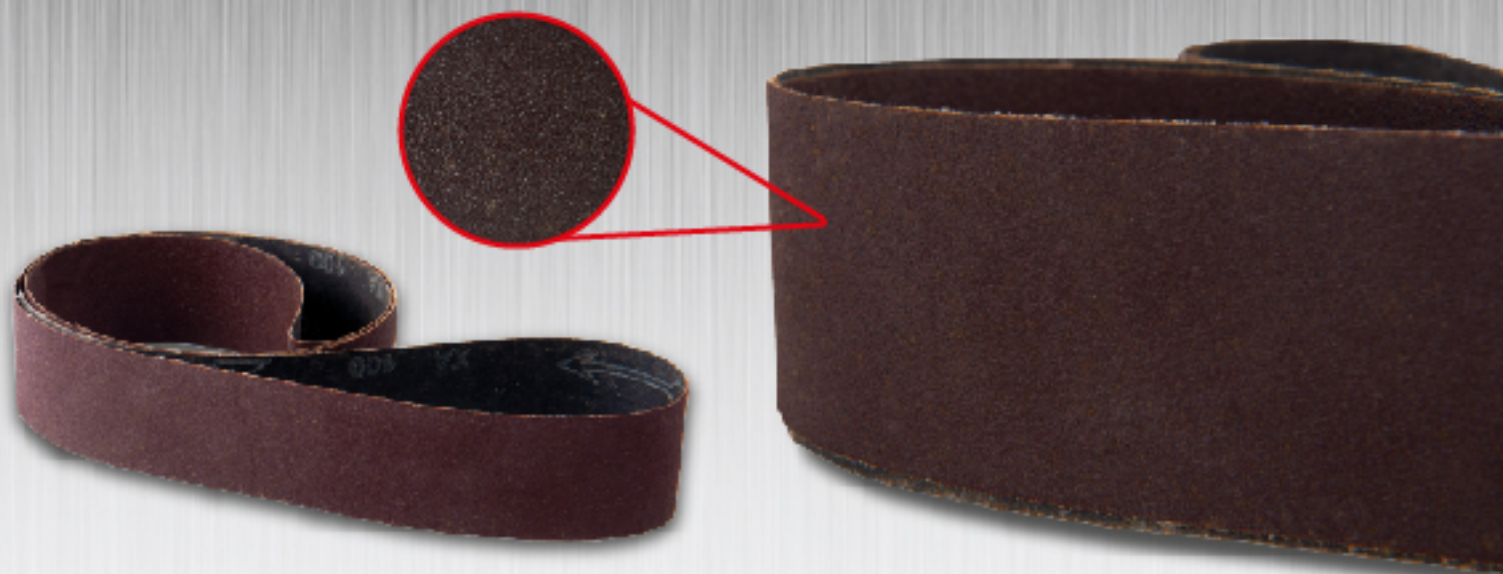

พาดทรายสลายพ่น

SANDING BELT

ขนาด/Size		ความละเอียด Grit no.	บรรจุ Packing	ราคา Price
inch	mm.			
0.4" x 13"	10 x 330	#120 #150		
0.8" x 18"	20 x 460	#120		
0.8" x 20"	20 x 520	#150 #240		
0.8" x 21"	50 x 533	#80		
3" x 24"		#40 #60 #80 #100 #120		
4" x 24"		#40 #60 #80 #100 #120		
4" x 36"		#40 #80 #100		
4" x 48"		#40 #80 #100		

- ควรสวมอุปกรณ์ป้องกันขณะใช้งาน เช่น หน้ากากกรองฝุ่น อุปกรณ์ป้องกันเสียง หน้ากากกันสะเก็ดละอองมือ
- เก็บรักษาไว้ในที่แห้ง